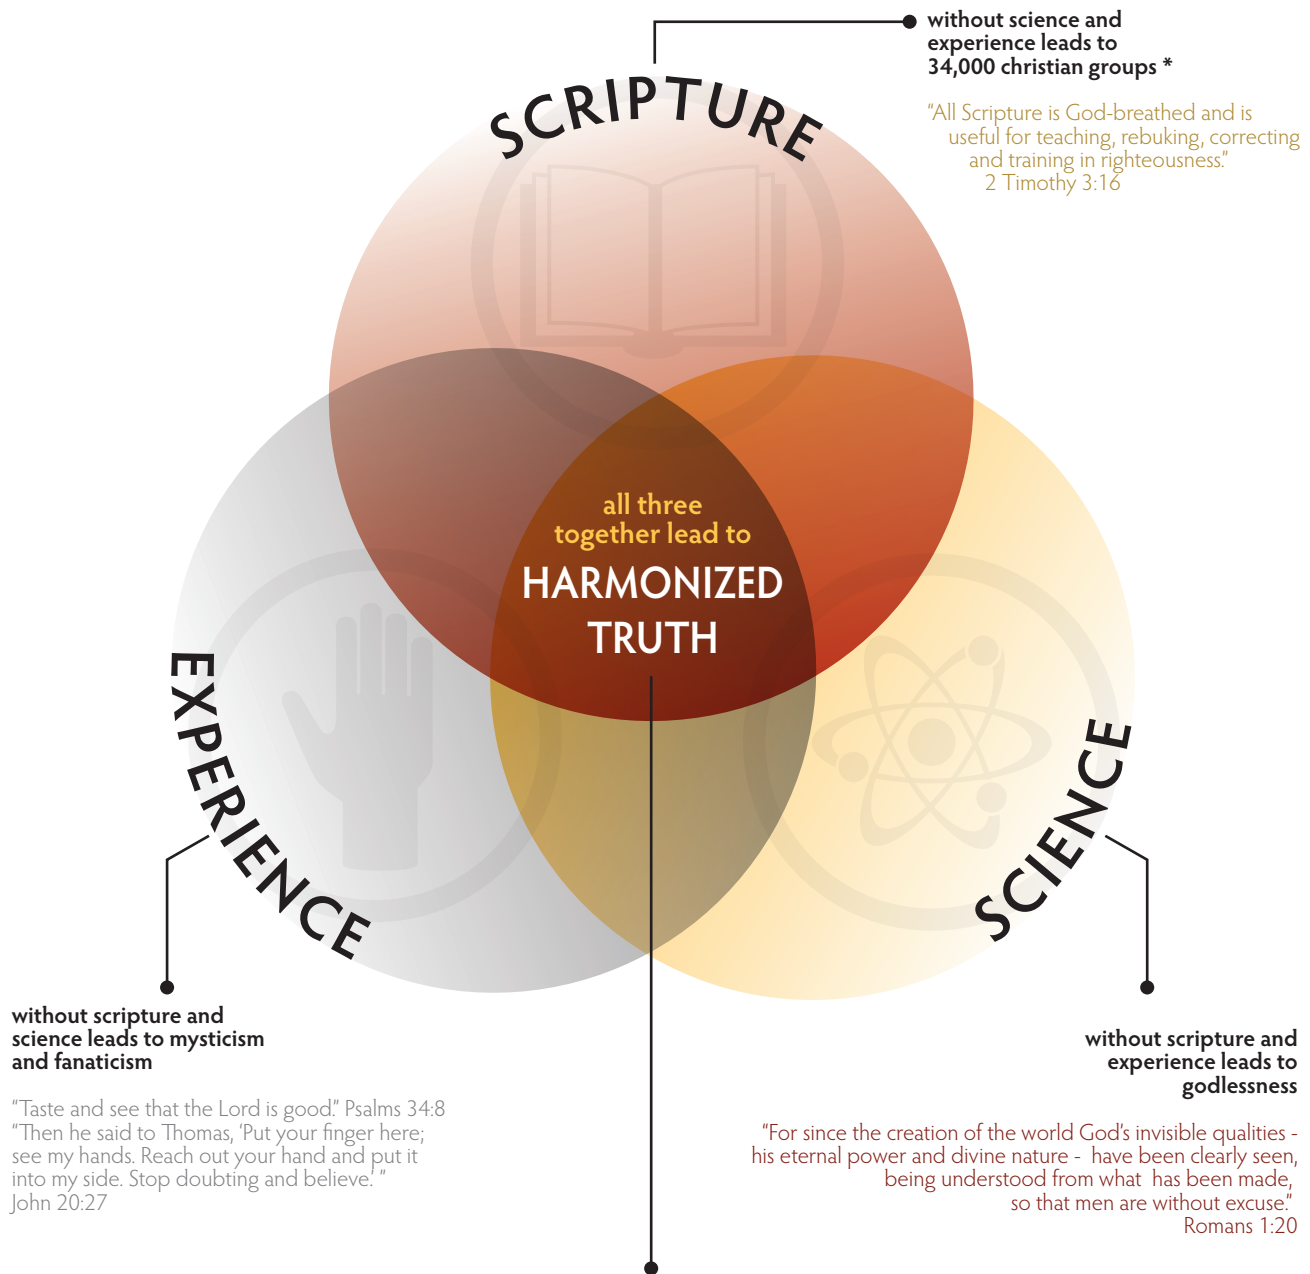

# SO MANY VOICES. SO MANY INTERPRETATIONS. HOW DO YOU UNCOVER TRUTH?

## THE INTEGRATIVE, EVIDENCE-BASED APPROACH

**comeandreason**  
MINISTRIES

Founded by Christian Psychiatrist Dr. Tim Jennings, our mission is to help you hone your mental faculties by providing free materials that integrate Scripture, Science, and Experience to reveal the beauty of God's character of love so you can grow in your relationship with God.